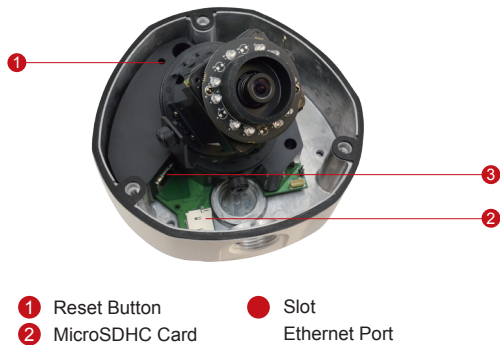

## 1MP Outdoor Dome with D/N, IR, Fixed lens

- Progressive Scan CMOS
- Day and night function with mechanical IR cut filter
- Minimum illumination 0 lux with IR LED on
- Built-in f2.93mm / F2.0 Megapixel fixed lens
- 30 fps at 1280 x 720 resolution
- Selectable H.264 HP, MJPEG compressions with dual streaming
- Video motion detection
- Vandal proof IK10 rated and weatherproof IP66 rated casing
- MircoSDHC card slot for local storage
- Powered by PoE Class 2

### PHOTO INDICATION

- 1 Reset Button
- 2 MicroSDHC Card
- 3 Slot Ethernet Port

#### • General

Power Source / Consumption	PoE Class 2 (IEEE802.3af) / 3.29 W (IR on)
Weight	975 g (2.15 lb)
Dimensions (Ø x H)	150.76 mm x 116.9 mm (6" x 4.6")
Environmental Casing	Weatherproof (IP66 rated); Transparent vandal proof dome cover (IK10 rated)
Mount Type	Surface, Pendant, Wall, Corner, Pole, Flush
Starting Temperature	-20°C ~ 50°C (-4°F ~ 122°F)
Operating Temperature	-40°C ~ 50°C (-40°F ~ 122°F)
Operating Humidity	10% ~ 85% RH
Approvals	CE (EN 55022 Class B, EN 55024), FCC (Part15 Subpart B Class B), IK10, IP66