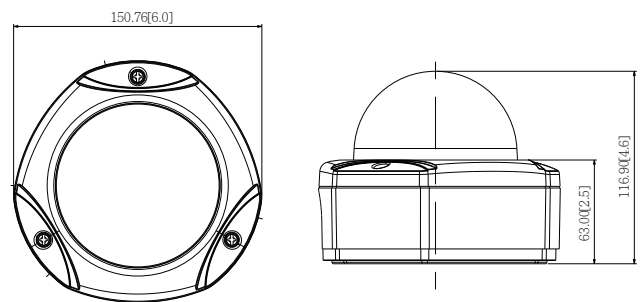

### DIMENSION DIAGRAM

Unit: mm [inch]

#### • General

Power Source / Consumption	PoE Class 2 (IEEE802.3af) / 3.29 W (IR on)
Weight	975 g (2.15 lb)
Dimensions (Ø x H)	150.76 mm x 116.9 mm (6" x 4.6")
Environmental Casing	Weatherproof (IP66 rated); Transparent vandal proof dome cover (IK10 rated)
Mount Type	Surface, Pendant, Wall, Corner, Pole, Flush
Starting Temperature	-20°C ~ 50°C (-4°F ~ 122°F)
Operating Temperature	-40°C ~ 50°C (-40°F ~ 122°F)
Operating Humidity	10% ~ 85% RH
Approvals	CE (EN 55022 Class B, EN 55024), FCC (Part15 Subpart B Class B), IK10, IP66