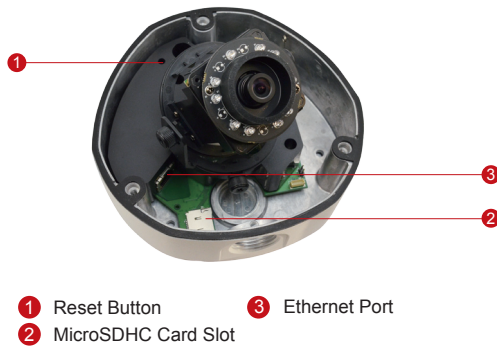

D81

1MP Outdoor Dome with D/N, IR, Vari-focal lens

- Progressive Scan CMOS
- Day and night function with mechanical IR cut filter
- Minimum illumination 0 lux with IR LED on
- Built-in f2.8~12mm / F1.4 Megapixel vari-focal lens
- 30 fps at 1280 x 720 resolution
- Selectable H.264 HP, MJPEG compressions with dual streaming
- Video motion detection
- Vandal proof IK10 rated and weatherproof IP66 rated casing
- MircoSDHC card slot for local storage
- Powered by PoE Class 2

PHOTO INDICATION

DIMENSION DIAGRAM

Unit: mm [inch]

ACCESSORY OPTIONS

Dome Cover		
PDCX-1101		4-inch, smoke, vandal proof

Popular Mounting Solutions		
Surface	Accessories not required	
Wall	PMAX-0308	
Pendant	PMAX-0101 PMAX-0103	
Corner	PMAX-0101 PMAX-0303 PMAX-0402	
Pole	PMAX-0101 PMAX-0303 PMAX-0503	
Flush	PMAX-1003	

* For more mounting solutions, please refer to Project Planner on www.acti.com

PRODUCT SPECIFICATION

D81

• Device

Device Type	Outdoor Dome Camera
Image Sensor	Progressive Scan CMOS
Sensor Size	1/4"
Day / Night	Yes
Minimum Illumination	Color: 0.1 lux at F2.0 (30 IRE, 2400°K); B/W: 0 lux (IR LED on)
Color to B/W switch	ISP based switch, configurable
Mechanical IR Cut Filter	Yes
IR Sensitivity Range	700~1100nm
IR LED	IR LED x 15 (850nm)
IR Working Distance	15 m (0 lux, 30 IRE, Max exposure gain)
Electronic Shutter	1/5 ~ 1/2,000 sec (manual mode); 1/5 ~ 1/10,000 sec (auto mode)