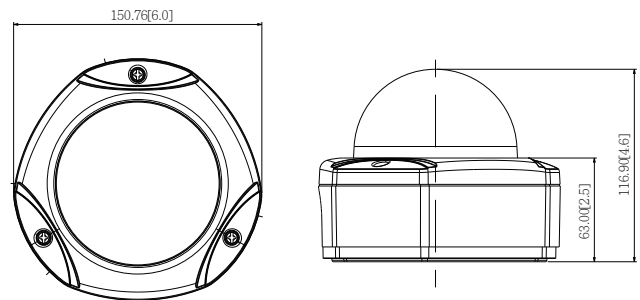

PHOTO INDICATION

DIMENSION DIAGRAM

Unit: mm [inch]

ACCESSORY OPTIONS

Dome Cover		
PDCX-1101		4-inch, smoke, vandal proof

Popular Mounting Solutions		
Surface	Accessories not required	
Wall	PMAX-0308	
Pendant	PMAX-0101 PMAX-0103	
Corner	PMAX-0101 PMAX-0303 PMAX-0402	
Pole	PMAX-0101 PMAX-0303 PMAX-0503	
Flush	PMAX-1003	

• Interface

Local Storage	MicroSDHC memory card slot (card not included)
---------------	--

• General

Power Source / Consumption	PoE Class 2 (IEEE802.3af) / 3.84 W (IR on)
Weight	1015 g (2.24 lb)
Dimensions (Ø x H)	150.76 mm x 116.9 mm (6" x 4.6")
Environmental Casing	Weatherproof (IP66 rated); Transparent vandal proof dome cover (IK10 rated)
Mount Type	Surface, Pendant, Wall, Corner, Pole, Flush
Starting Temperature	-20°C ~ 50°C (-4°F ~ 122°F)
Operating Temperature	-40°C ~ 50°C (-40°F ~ 122°F)
Operating Humidity	10% ~ 85% RH
Approvals	CE (EN 55022 Class B, EN 55024), FCC (Part15 Subpart B Class B), IK10, IP66