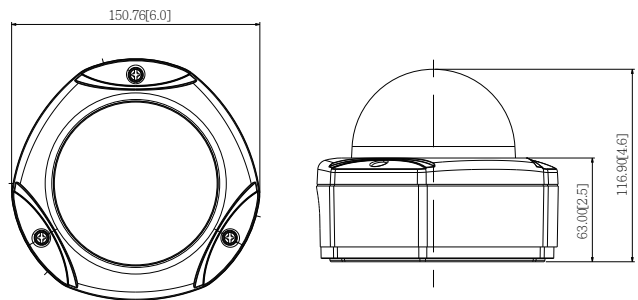

PHOTO INDICATION

- 1 Reset Button
- 2 MicroSDHC Card Slot
- 3 Ethernet Port

DIMENSION DIAGRAM

Unit: mm [inch]

ACCESSORY OPTIONS

Dome Cover

PDCX-1101 4-inch, smoke, vandal proof

Popular Mounting Solutions

• Interface

Local Storage	MicroSDHC memory card slot (card not included)
---------------	--

• General

Power Source / Consumption	PoE Class 2 (IEEE802.3af) / 4.8 W (IR on)
Weight	1015 g (2.24 lb)
Dimensions (Ø x H)	150.76 mm x 116.9 mm (6" x 4.6")
Environmental Casing	Weatherproof (IP66 rated); Transparent vandal proof dome cover (IK10 rated)
Mount Type	Surface, Pendant, Wall, Corner, Pole, Flush
Starting Temperature	-20°C ~ 50°C (-4°F ~ 122°F)
Operating Temperature	-40°C ~ 50°C (-42°F ~ 122°F)
Operating Humidity	10% ~ 85% RH
Approvals	CE (EN 55022 Class B, EN 55024), FCC (Part15 Subpart B Class B), IK10, IP66