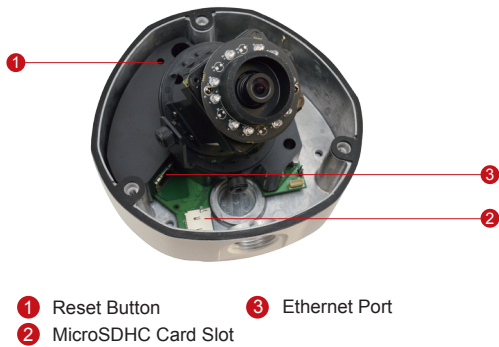

D82

3MP Outdoor Dome with D/N, IR, Vari-focal lens

- Progressive Scan CMOS
- Day and night function with mechanical IR cut filter
- Minimum illumination 0 lux with IR LED on
- Built-in f2.8~12mm / F1.4 Megapixel vari-focal lens
- 15 fps at 2048 x 1536 resolution
- Selectable H.264 HP, MJPEG compressions with dual streaming
- Video motion detection
- Vandal proof IK10 rated and weatherproof IP66 rated casing
- MircoSDHC card slot for local storage
- Powered by PoE Class 2

PHOTO INDICATION

- 1 Reset Button
- 2 MicroSDHC Card Slot
- 3 Ethernet Port

DIMENSION DIAGRAM

Unit: mm [inch]

ACCESSORY OPTIONS

Dome Cover

PDCX-1101 4-inch, smoke, vandal proof

Popular Mounting Solutions

PRODUCT SPECIFICATION

D82

• Device

Device Type	Outdoor Dome Camera
Image Sensor	Progressive Scan CMOS
Sensor Size	1/3.2"
Day / Night	Yes
Minimum Illumination	Color: 0.1 lux at F2.0 (30 IRE, 2400°K); B/W: 0 lux (IR LED on)
Color to B/W switch	ISP based switch, configurable
Mechanical IR Cut Filter	Yes
IR Sensitivity Range	700~1100nm
IR LED	IR LED x 15 (850nm)
IR Working Distance	15 m (0 lux, 30 IRE, Max exposure gain)
Electronic Shutter	1/5 ~ 1/2,000 sec (manual mode); 1/5 ~ 1/10,000 sec (auto mode)

• Interface

Local Storage	MicroSDHC memory card slot (card not included)
---------------	--

• General

Power Source / Consumption	PoE Class 2 (IEEE802.3af) / 4.8 W (IR on)
Weight	1015 g (2.24 lb)
Dimensions (Ø x H)	150.76 mm x 116.9 mm (6" x 4.6")
Environmental Casing	Weatherproof (IP66 rated); Transparent vandal proof dome cover (IK10 rated)
Mount Type	Surface, Pendant, Wall, Corner, Pole, Flush
Starting Temperature	-20°C ~ 50°C (-4°F ~ 122°F)
Operating Temperature	-40°C ~ 50°C (-42°F ~ 122°F)
Operating Humidity	10% ~ 85% RH
Approvals	CE (EN 55022 Class B, EN 55024), FCC (Part15 Subpart B Class B), IK10, IP66