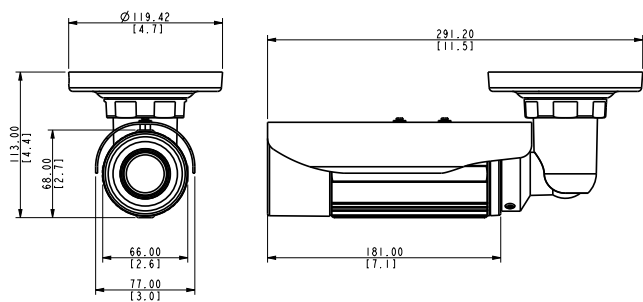

E45

1MP Bullet with D/N, IR,
Superior WDR, Vari-focal lens

- Progressive Scan CMOS
- Day and night function with mechanical IR cut filter
- Minimum illumination 0 lux with IR LED on
- Built-in f2.8~12mm / F1.4 Megapixel vari-focal lens
- 30 fps at 1280 x 720 resolution
- Selectable H.264 HP, MJPEG compressions with dual streaming
- Video Motion Detection
- Superior WDR
- Weatherproof IP66 rated casing
- Powered by PoE Class 2

PHOTO INDICATION

DIMENSION DIAGRAM

Unit: mm [inch]

PRODUCT SPECIFICATION

E45

• Device

Device Type	Bullet Camera
Image Sensor	Progressive Scan CMOS
Sensor Size	1/3"
Day / Night	Yes
Minimum Illumination	Color: 0.1 lux at F1.4 (30 IRE, 2400°K); B/W: 0 lux (IR LED on)
Color to B/W switch	ISP based switch, configurable
Mechanical IR Cut Filter	Yes
IR Sensitivity Range	700~1100nm
IR LED	IR LED x 15 (850 nm)
IR Working Distance	15 m (0 lux, 30 IRE, Max exposure gain)
Electronic Shutter	1/5 ~ 1/2,000 sec (manual mode); 1/5 ~ 1/10,000 sec (auto mode)

• General

Power Source / Consumption	PoE Class 2 (IEEE802.3af) / 4.8 W (IR on)
Weight	651g (1.44 lb)
Dimensions (Ø x L)	66 mm x 291 mm (2.6" x 11.5")
Bundled Accessories	Weatherproof Connector Kit
Environmental Casing	Weatherproof (IP66 rated)
Mount Type	Wall, Ceiling
Starting Temperature	-20 °C ~ 50 °C (-4 °F ~ 122 °F)
Operating Temperature	-40 °C ~ 50 °C (-40 °F ~ 122 °F)
Operating Humidity	10% ~ 85% RH
Approvals	CE (EN 55022 Class B, EN 55024), FCC (Part15 Subpart B Class B), IP66