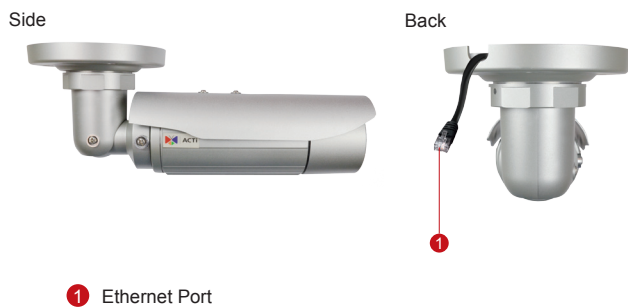

E45

1MP Bullet with D/N, IR,
Superior WDR, Vari-focal lens

- Progressive Scan CMOS
- Day and night function with mechanical IR cut filter
- Minimum illumination 0 lux with IR LED on
- Built-in f2.8~12mm / F1.4 Megapixel vari-focal lens
- 30 fps at 1280 x 720 resolution
- Selectable H.264 HP, MJPEG compressions with dual streaming
- Video Motion Detection
- Superior WDR
- Weatherproof IP66 rated casing
- Powered by PoE Class 2

PHOTO INDICATION

DIMENSION DIAGRAM

Unit: mm [inch]

PRODUCT SPECIFICATION

E45

• Device

Device Type	Bullet Camera
Image Sensor	Progressive Scan CMOS
Sensor Size	1/3"
Day / Night	Yes
Minimum Illumination	Color: 0.1 lux at F1.4 (30 IRE, 2400°K); B/W: 0 lux (IR LED on)
Color to B/W switch	ISP based switch, configurable
Mechanical IR Cut Filter	Yes
IR Sensitivity Range	700~1100nm
IR LED	IR LED x 15 (850 nm)
IR Working Distance	15 m (0 lux, 30 IRE, Max exposure gain)
Electronic Shutter	1/5 ~ 1/2,000 sec (manual mode); 1/5 ~ 1/10,000 sec (auto mode)

• Lens

Focal Length / Aperture	Vari-focal, f2.8 - 12 mm / F1.4
Iris	Fixed iris
Focus	Manual focus
Mount Type	Board Mount
Horizontal Viewing Angle	70.5°~28.8°

• Video

Compression	H.264 HP, MJPEG
Maximum Frame Rate vs. Resolution	30 fps at 1280 x 720; 30 fps at 640 x 480
Multi-Streaming	Simultaneous dual streams based on two configurations
Bit Rate	28 Kbps - 6 Mbps (per stream)
Bit Rate Mode	Constant, Variable
Image Enhancement	Superior WDR; White balance: automatic, hold, and manual; Brightness; Contrast; Sharpness(auto); Auto gain control; Digital noise reduction; Flickerless
Privacy Mask	4 configurable regions
Text Overlay	User defined text on video
Image Orientation	Image flip and mirror