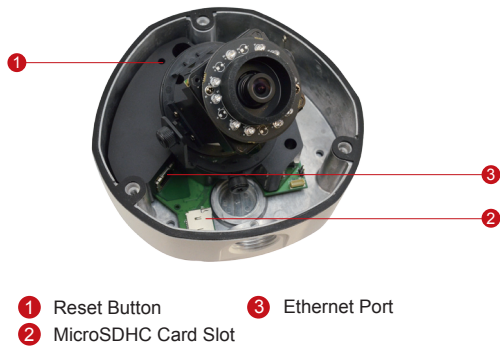

E81

1MP Outdoor Dome with D/N, IR, Basic WDR, Vari-focal lens

- Progressive Scan CMOS
- Day and night function with mechanical IR cut filter
- Minimum illumination 0 lux with IR LED on
- Built-in f2.8~12mm / F1.4 Megapixel vari-focal lens
- 30 fps at 1280 x 720 resolution
- Selectable H.264 HP, MJPEG compressions with dual streaming
- Video motion detection
- Basic WDR
- Vandal proof IK10 rated and weatherproof IP66 rated casing
- MicroSDHC card slot for local storage
- Powered by PoE Class 2

PHOTO INDICATION

DIMENSION DIAGRAM

Unit: mm [inch]

ACCESSORY OPTIONS

Dome Cover		
PDCX-1101		4-inch, smoke, vandal proof

Popular Mounting Solutions		
Surface	Accessories not required	
Wall	PMAX-0308	
Pendant	PMAX-0101 PMAX-0103	
Corner	PMAX-0101 PMAX-0303 PMAX-0402	
Pole	PMAX-0101 PMAX-0303 PMAX-0503	
Flush	PMAX-1003	

* For more mounting solutions, please refer to Project Planner on www.acti.com

PRODUCT SPECIFICATION

E81

• Device

Device Type	Outdoor Dome Camera
Image Sensor	Progressive Scan CMOS
Sensor Size	1/4"
Day / Night	Yes
Minimum Illumination	Color: 0.1 lux at F1.4 (30 IRE, 2400°K); B/W: 0 lux (IR LED on)
Color to B/W switch	ISP based switch, configurable
Mechanical IR Cut Filter	Yes
IR Sensitivity Range	700~1100nm
IR LED	IR LED x 15 (850nm)
IR Working Distance	15 m (0 lux, 30 IRE, Max exposure gain)
Electronic Shutter	1/5 ~ 1/2,000 sec (manual mode); 1/5 ~ 1/10,000 sec (auto mode)