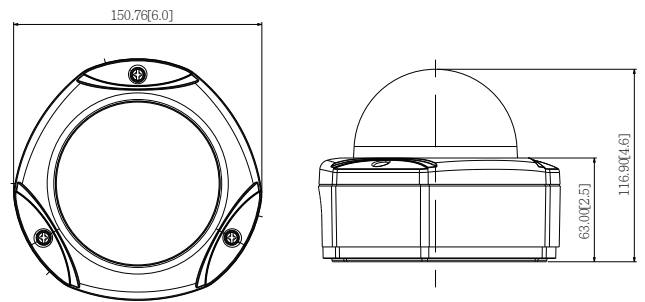

PHOTO INDICATION

DIMENSION DIAGRAM

Unit: mm [inch]

ACCESSORY OPTIONS

Dome Cover		
PDCX-1101		4-inch, smoke, vandal proof

Popular Mounting Solutions		
Surface	Accessories not required	
Wall	PMAX-0308	
Pendant	PMAX-0101 PMAX-0103	
Corner	PMAX-0101 PMAX-0303 PMAX-0402	
Pole	PMAX-0101 PMAX-0303 PMAX-0503	
Flush	PMAX-1003	

• Interface

Local Storage	MicroSDHC memory card slot (card not included)
---------------	--

• General

Power Source / Consumption	PoE Class 2 (IEEE802.3af) / 4.8 W (IR on)
Weight	975 g (2.15 lb)
Dimensions (Ø x H)	150.76 mm x 116.9 mm (6" x 4.6")
Environmental Casing	Weatherproof (IP66 rated); Transparent vandal proof dome cover (IK10 rated)
Mount Type	Surface, Pendant, Wall, Corner, Pole, Flush
Starting Temperature	-20°C ~ 50°C (-4°F ~ 122°F)
Operating Temperature	-40°C ~ 50°C (-40°F ~ 122°F)
Operating Humidity	10% ~ 85% RH
Approvals	CE (EN 55022 Class B, EN 55024), FCC (Part15 Subpart B Class B), IK10, IP66