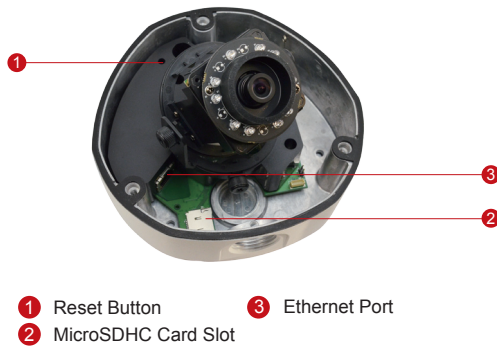

E82

3MP Outdoor Dome with D/N, IR, Basic WDR, Vari-focal lens

- Progressive Scan CMOS
- Day and night function with mechanical IR cut filter
- Minimum illumination 0 lux with IR LED on
- Built-in f2.8~12mm / F1.4 Megapixel vari-focal lens
- 15 fps at 2048 x 1536 resolution
- Selectable H.264 HP, MJPEG compressions with dual streaming
- Video motion detection
- Basic WDR
- Vandal proof IK10 rated and weatherproof IP66 rated casing
- MicroSDHC card slot for local storage
- Powered by PoE Class 2

PHOTO INDICATION

DIMENSION DIAGRAM

Unit: mm [inch]

ACCESSORY OPTIONS

Dome Cover		
PDCX-1101		4-inch, smoke, vandal proof

Popular Mounting Solutions		
Surface	Accessories not required	
Wall	PMAX-0308	
Pendant	PMAX-0101 PMAX-0103	
Corner	PMAX-0101 PMAX-0303 PMAX-0402	
Pole	PMAX-0101 PMAX-0303 PMAX-0503	
Flush	PMAX-1003	

* For more mounting solutions, please refer to Project Planner on www.acti.com

PRODUCT SPECIFICATION

E82

• Device

Device Type	Outdoor Dome Camera
Image Sensor	Progressive Scan CMOS
Sensor Size	1/3.2"
Day / Night	Yes
Minimum Illumination	Color: 0.1 lux at F1.4 (30 IRE, 2400°K); B/W: 0 lux (IR LED on)
Color to B/W switch	ISP based switch, configurable
Mechanical IR Cut Filter	Yes
IR Sensitivity Range	700~1100nm
IR LED	IR LED x 15 (850nm)
IR Working Distance	15 m (0 lux, 30 IRE, Max exposure gain)
Electronic Shutter	1/5 ~ 1/2,000 sec (manual mode); 1/5 ~ 1/10,000 sec (auto mode)