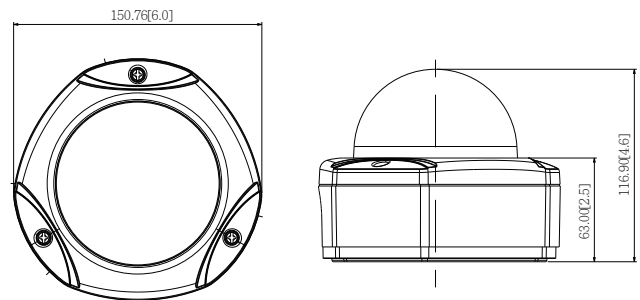

PHOTO INDICATION

DIMENSION DIAGRAM

Unit: mm [inch]

ACCESSORY OPTIONS

Dome Cover		
PDCX-1101		4-inch, smoke, vandal proof

Popular Mounting Solutions		
Surface	Accessories not required	
Wall	PMAX-0308	
Pendant	PMAX-0101 PMAX-0103	
Corner	PMAX-0101 PMAX-0303 PMAX-0402	
Pole	PMAX-0101 PMAX-0303 PMAX-0503	
Flush	PMAX-1003	

• Interface

Local Storage	MicroSDHC memory card slot (card not included)
---------------	--

• General

Power Source / Consumption	PoE Class 2 (IEEE802.3af) / 4.8 W (IR on)
Weight	975 g (2.15 lb)
Dimensions (Ø x H)	150.76 mm x 116.9 mm (6" x 4.6")
Environmental Casing	Weatherproof (IP66 rated); Transparent vandal proof dome cover (IK10 rated)
Mount Type	Surface, Pendant, Wall, Corner, Pole, Flush
Starting Temperature	-20°C ~ 50°C (-4°F ~ 122°F)
Operating Temperature	-40°C ~ 50°C (-40°F ~ 122°F)
Operating Humidity	10% ~ 85% RH
Approvals	CE (EN 55022 Class B, EN 55024), FCC (Part15 Subpart B Class B), IK10, IP66